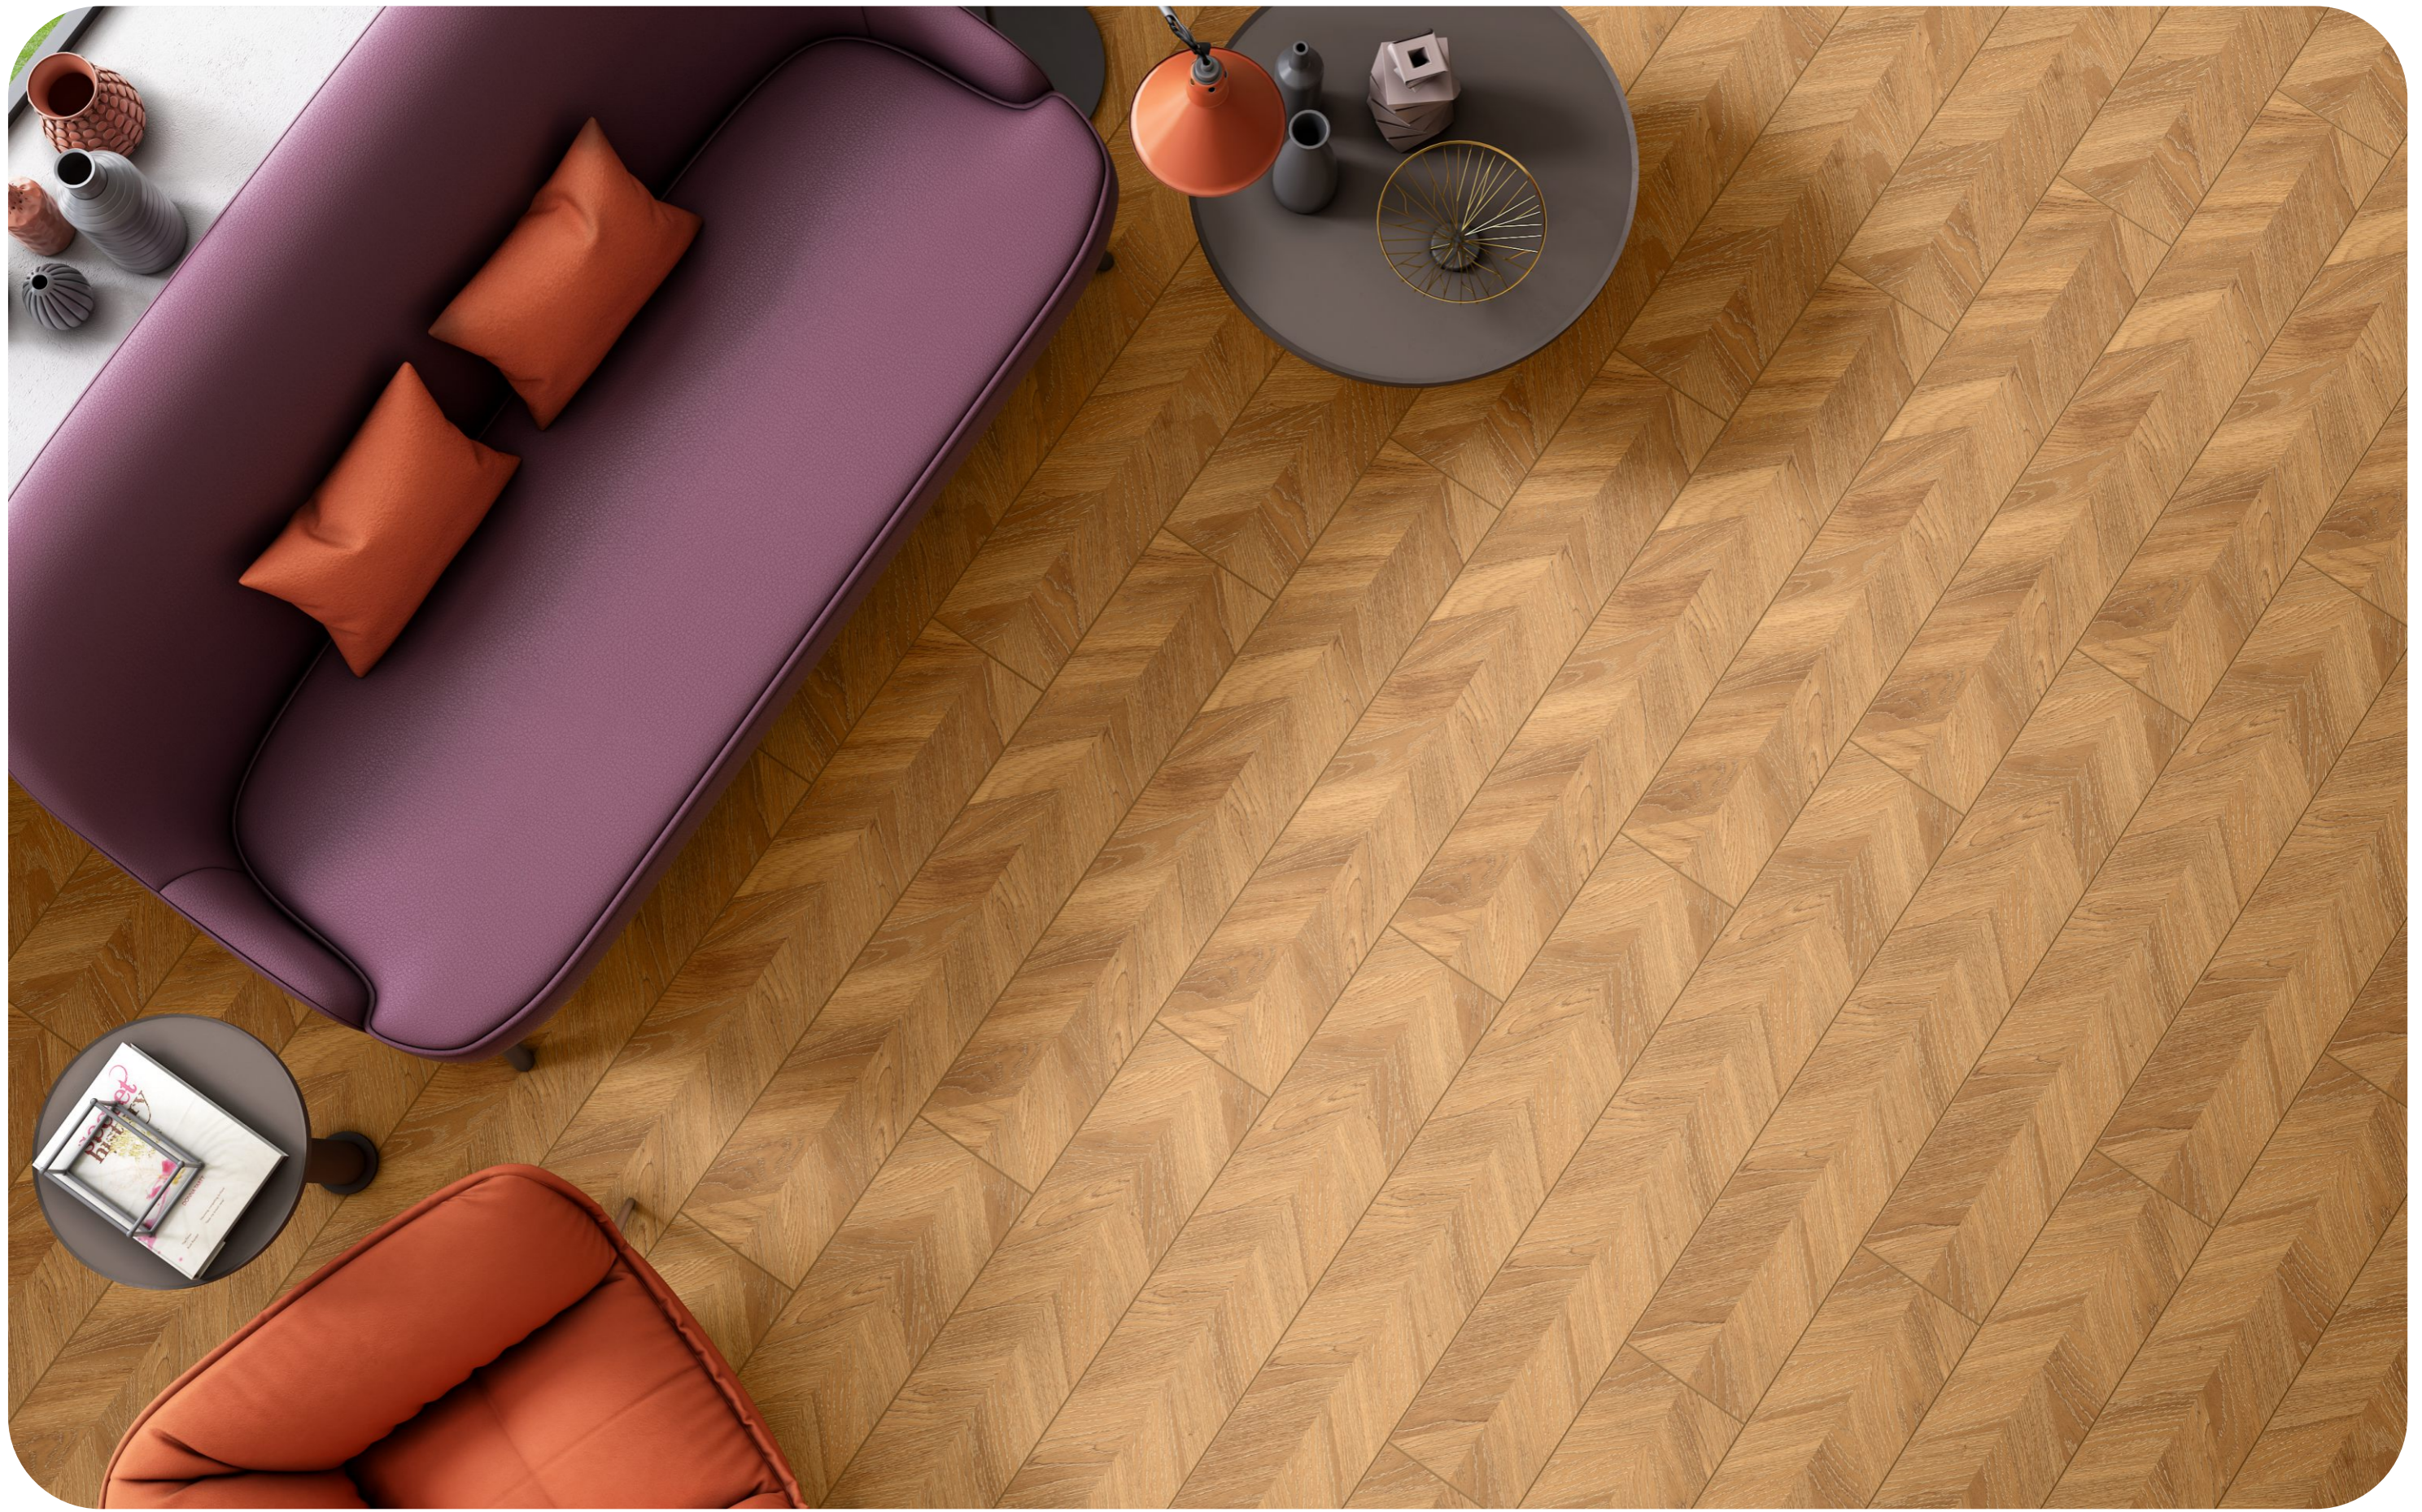

Size
200x1200mm

Finish
Matt Rucker

Random
03

Capable of shaping the character
of any environment with unique aesthetics.

Benito Honey

200x1200mm
Matt Rucker Surface

Benito Honey

Size
200x1200mm