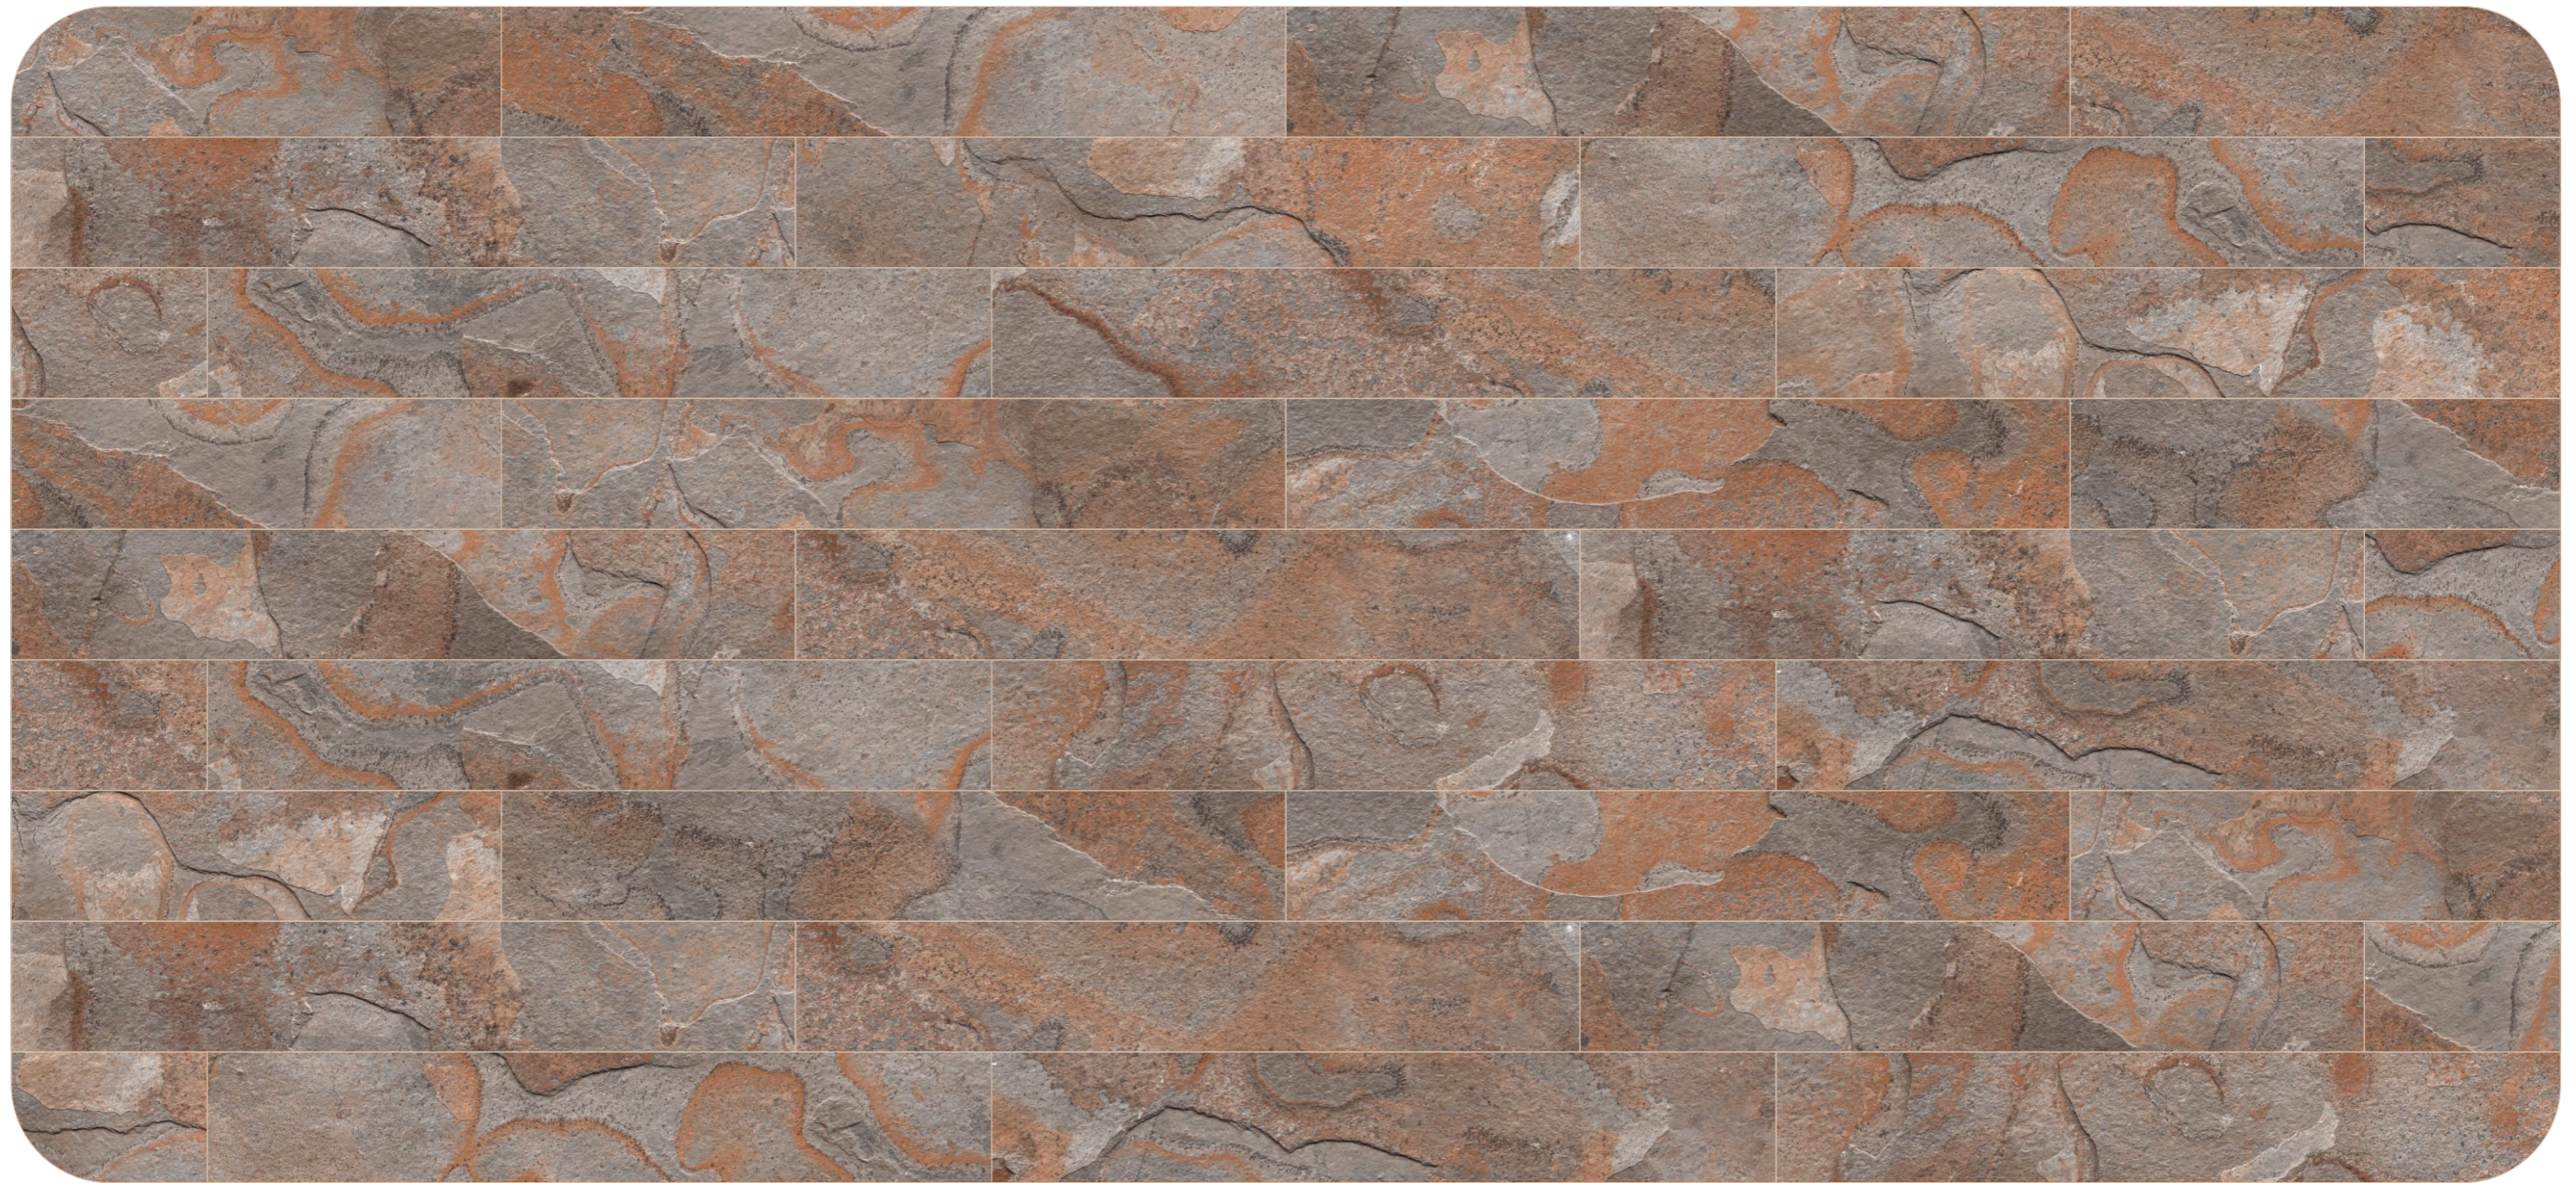

Allure comes from beauty which is expressed in sizes and powerful colors.

Dooms Copper

200x1200mm
Matt Rocker Surface

Dooms Copper

Size
200x1200mm

Finish
Matt Rocker

Random
14

A careful blend of past and
modernity for a new visions of spaces